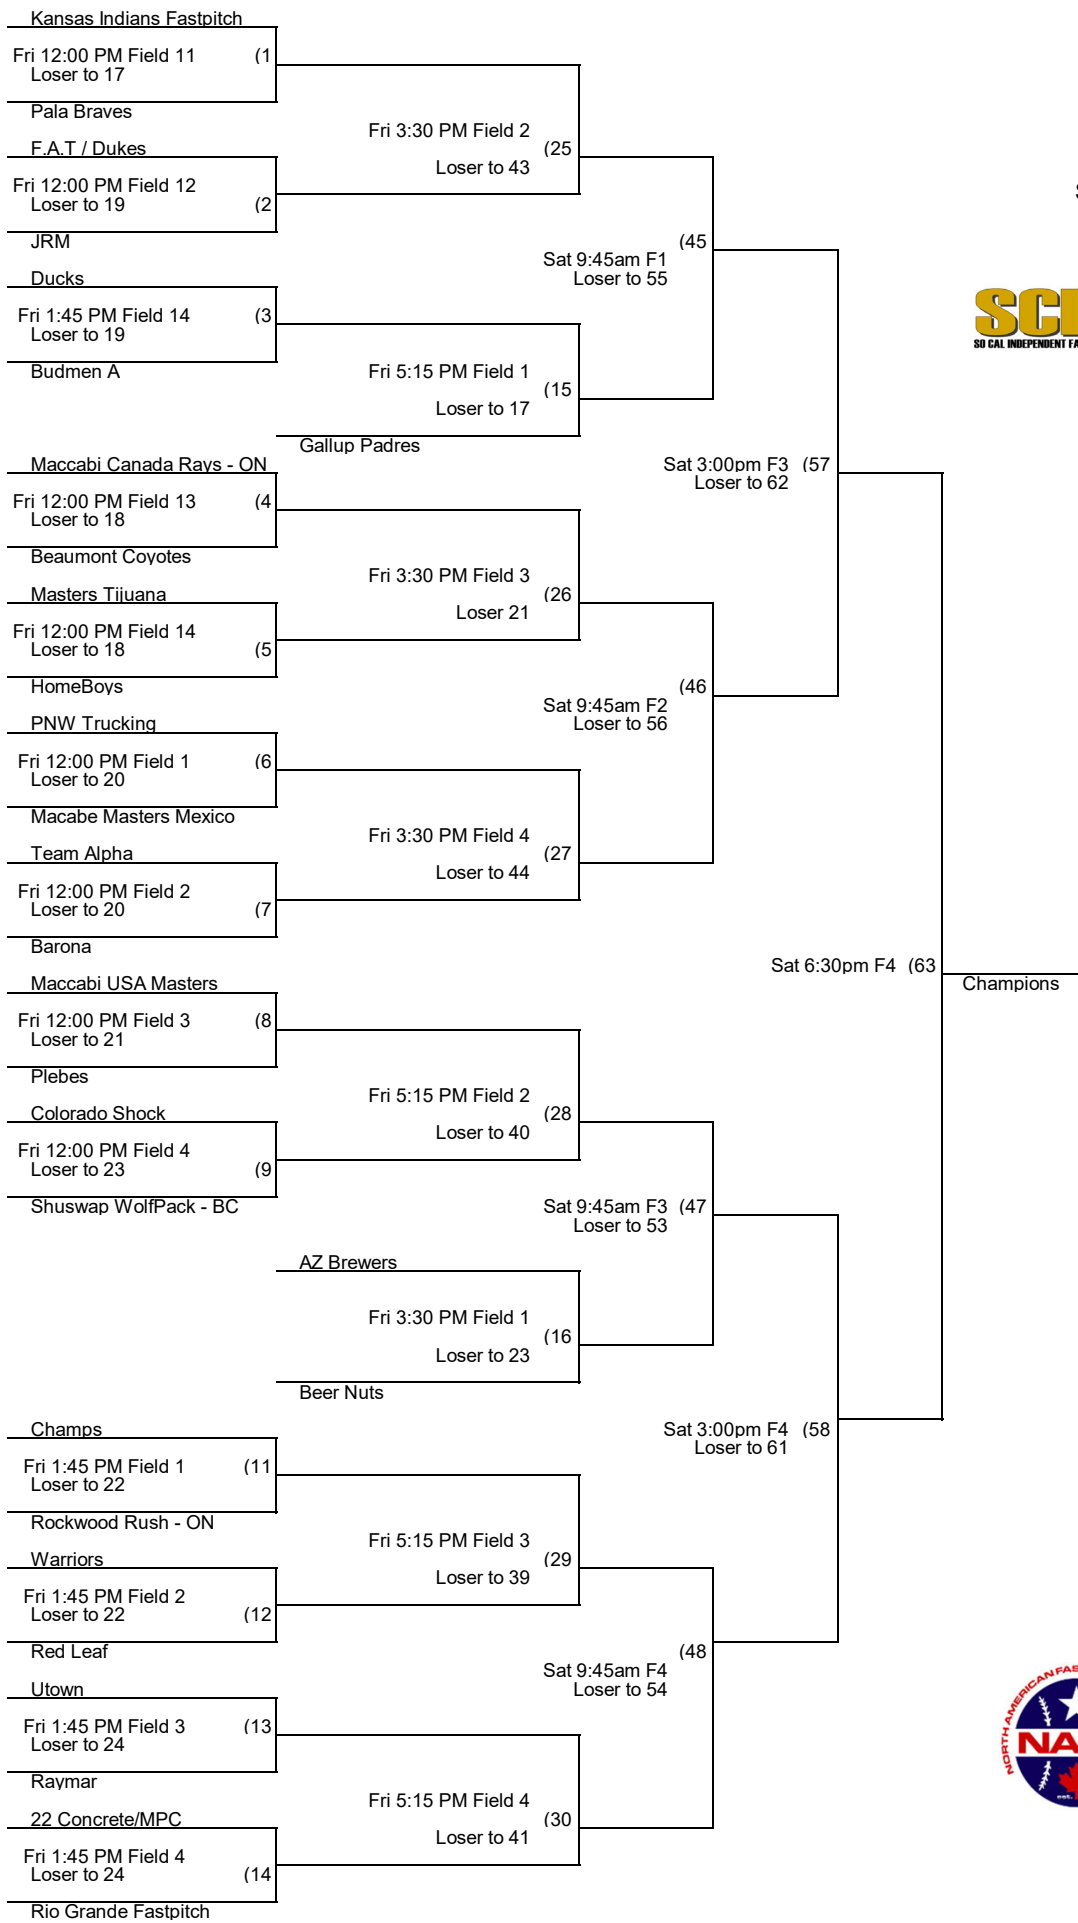

A Brackets

Sunset Park | Fields 11-14
Shadow Rock Park | Fields 1-4

A Losers Bracket