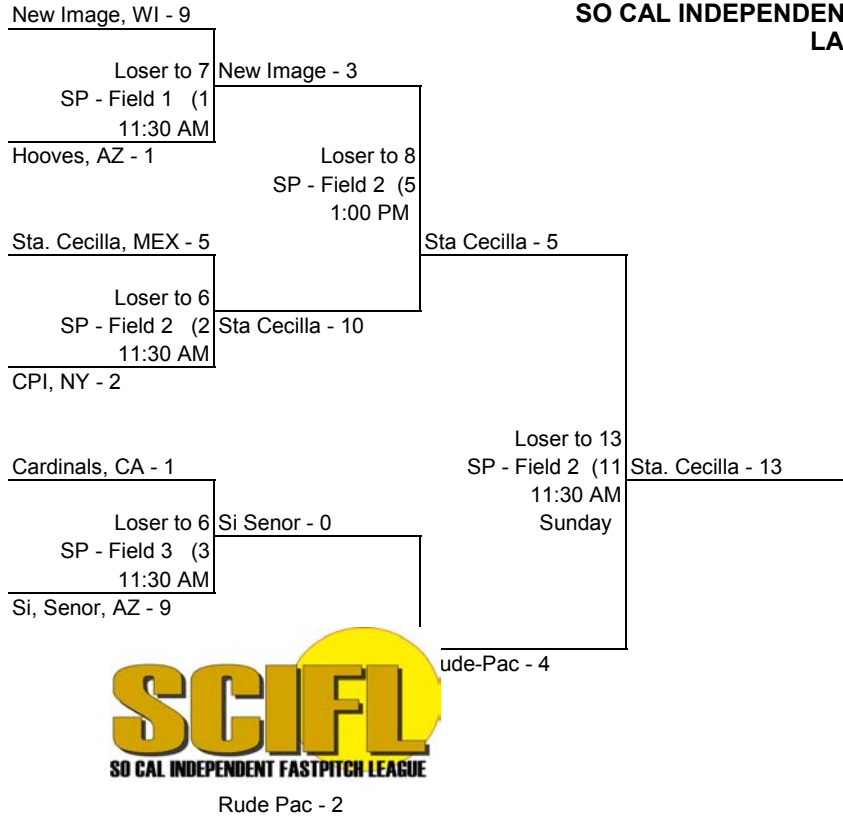

**SO CAL INDEPENDENT FASTPITCH LEAGUE
LAS VEGAS ROAD TRIP III
April 9 - 10, 2010
Las Vegas, NV**

AA/AA-Major Division

SP = Sunset Park
WS = Warm Springs

Rude Pac - 2